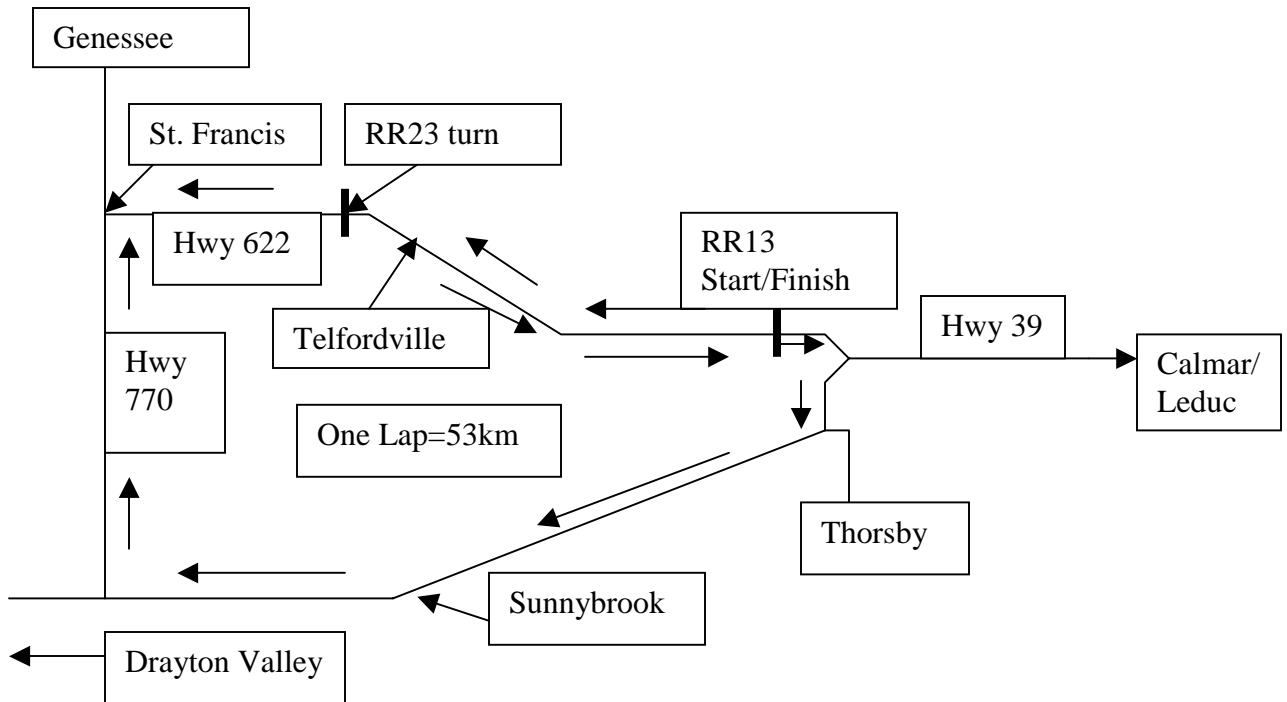

## Thorsby Road Race Course

This is a combination road race and orienteering course. The orienteering comes in to allow our younger members the opportunity to enjoy a steep climb on an extra occasion.

*Now here's the orienteering part.*

D/E 53km: 1 lap of course

C 74km: 1 lap, U-turn at Start/Finish, back through Telfordville to RR23, U turn and back to the finish

A/B 90km: 1 lap, U-turn at Start/Finish, back to St. Francis, U-turn and back to Finish.